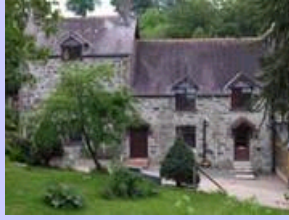

RHIWLAS FARM BED AND BREAKFAST AND SELF CATERING COTTAGE

Rhiwlas Farm
Llanwddyn
Powys
SY10 0NN

For further details please look at our website or contact : -

Mrs Bethan L Davies

Tel: - 01691 870484 Mobile:- 07966225514

bethld60@hotmail.com

www.lakevyrnwylholidays.co.uk

www.lakevyrnwylholidays.com

[PDF DOWNLOAD](#)

A warm welcome awaits you at Rhiwlas Farm, situated close to the stunning Lake Vyrnwy Rhiwlas offers 4 star luxury accommodation in a peaceful and tranquil setting. The self catering cottage, adjacent to owner's property, is fully equipped to ensure a comfortable stay. It sleeps 6 in 3 bedrooms. Comprised of 1 king ensuite, 1 double and 1 twin. Relax in the jacuzzi bath or in front of the wood burning stove. We have also provided Nintendo wii for the more energetic! The Bed and Breakfast accommodation comprises of 3 rooms all ensuite. 1 superking/twin, 1 king and 1 double. The guest lounge is full of beams and character where you can relax in front of the wood burning stove. Traditional breakfast is served at a time to suit you.